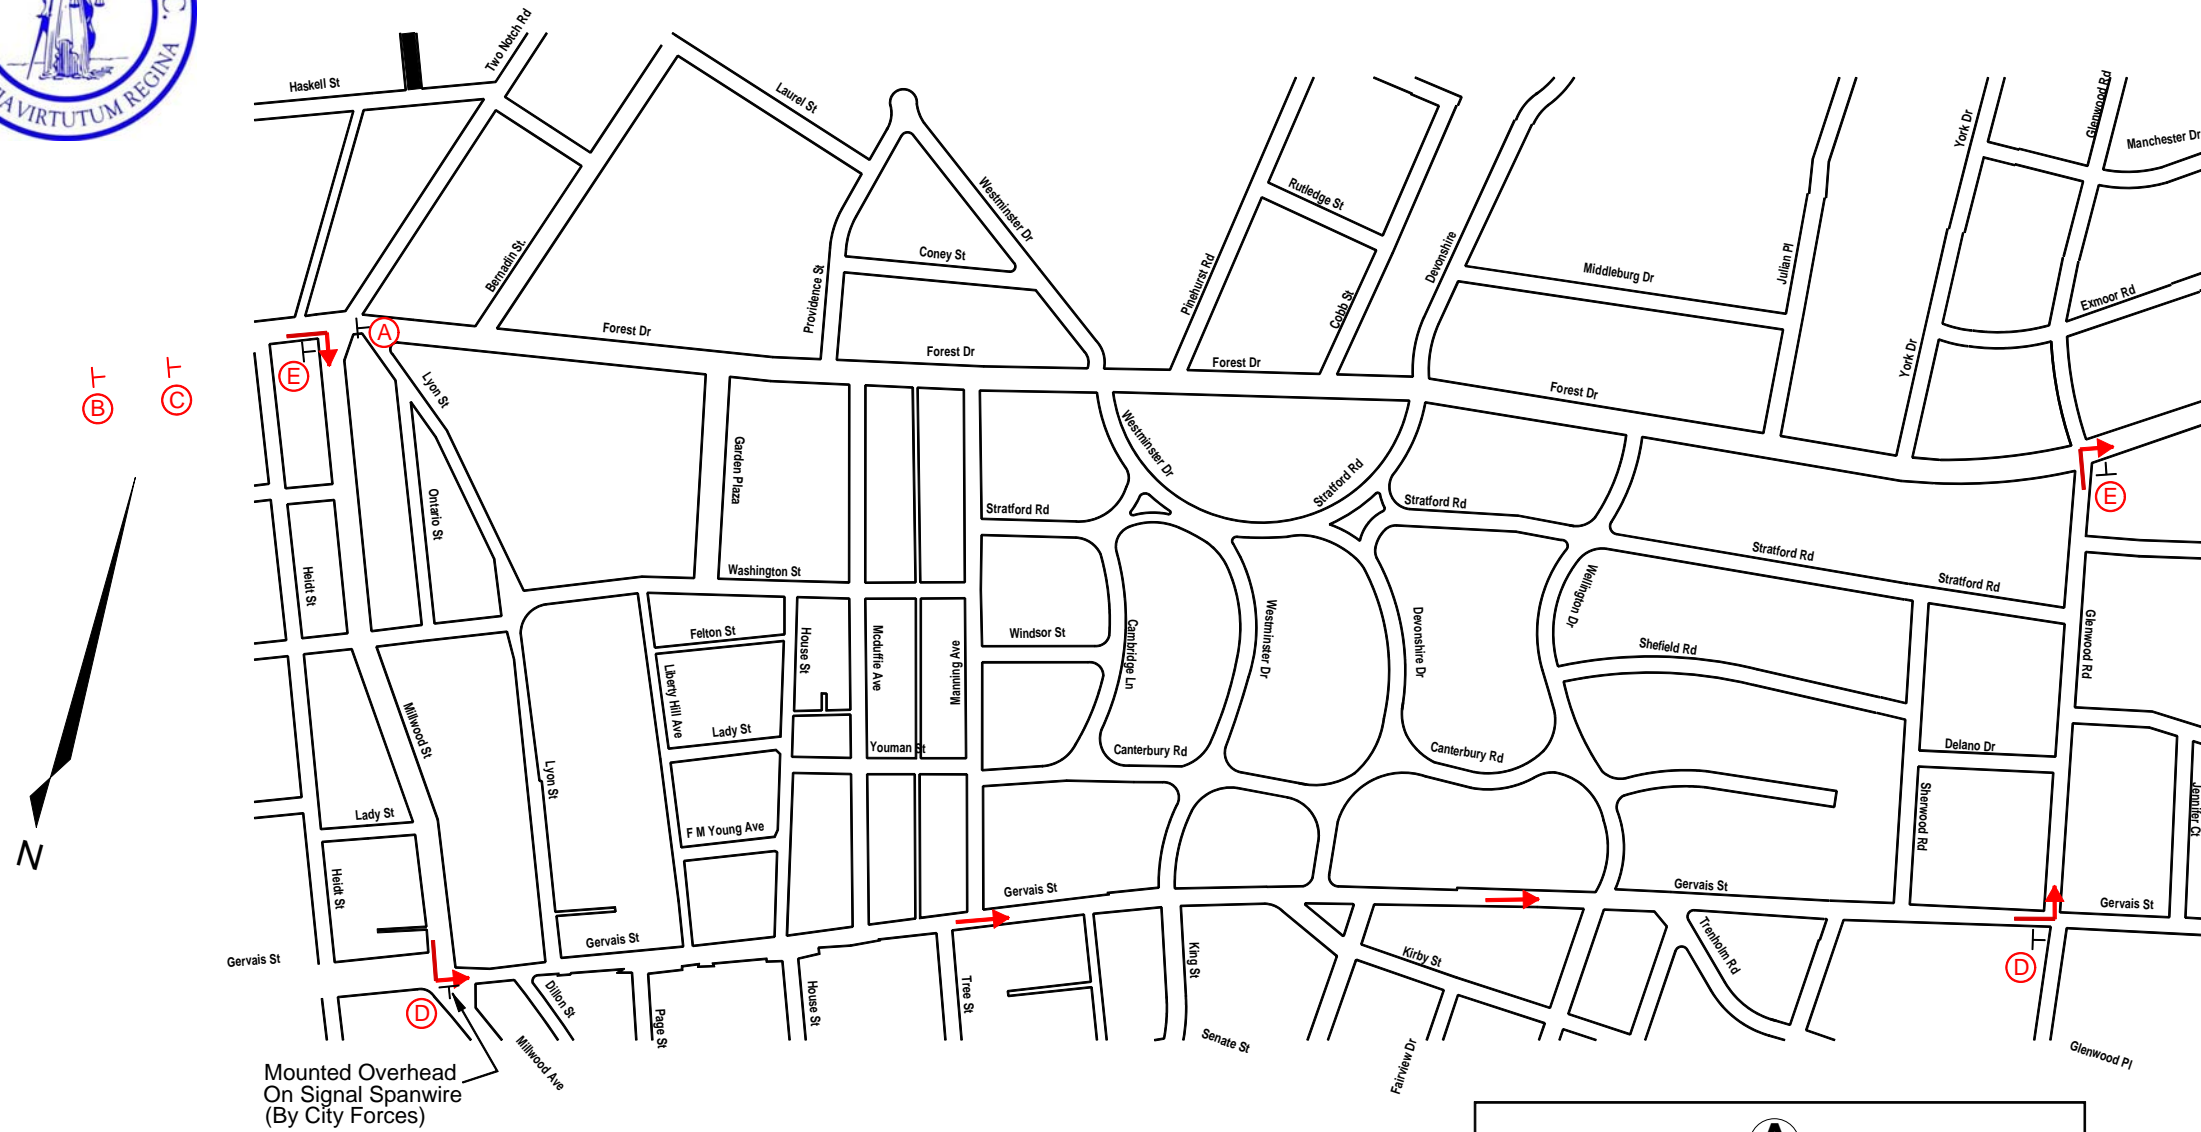

Temporary Traffic Detour - Forest Drive Water Main Break

Lane Closure - Typical